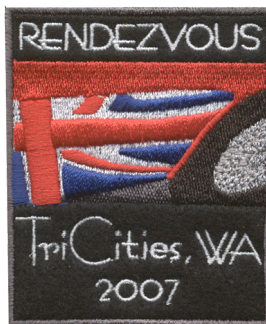

T-Shirt, Silk Screened Healey Image
Ash
in sizes S, M, L, XL ,XXL(plus \$2)
\$14

Polo Shirt Embroider w/ Meet Logo
Navy w/ Khaki trim
in sizes S, M, L, XL ,XXL(plus \$2)
\$42

Logo close-up

Polo Shirt Embroider w/ Meet Logo
Gray w/ Navy trim
in sizes S, M, L, XL ,XXL(plus \$2)
\$42